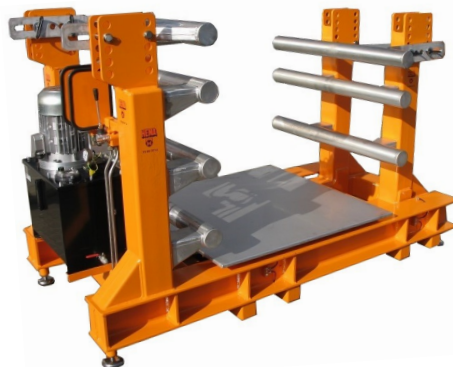

With its simple construction, the **STG 800** is an easy-to-use tool that makes handling of larger stones less difficult.

HEMA Lifting Yoke for drilling pipes makes handling the pipes into the machine, easier. It can handle tubes from 52-89 mm.

Pole puller is used for pulling electric poles out of the ground

Plug-in tube for crane, with tilt. Here fitted with wood grapple.

The "strawberry massager" was designed to loosen frozen strawberries, packed in big-bags.

HEMA Clamp Device is intended for handling refrigerators and other appliances, televisions and similar products that are to be disposed of as paper and paper balls.